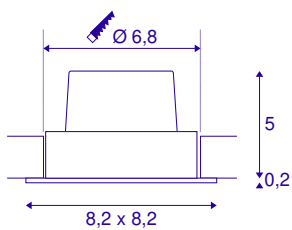

NEW TRIA 68 recessed fitting

LED, 3000K, square, matt black, 38°, 12W, incl. driver, clip springs

The simplicity and effectiveness of the innovative NEW TRIA 68 recessed fitting is captivating. It is available in matt black, matt white or brushed aluminium, in round or square form as well as single-headed or as multi-lamp. Equipped with a powerful, warm white premium COB LED in a tiltable mount, as well as LED driver included in the scope of supply, the set can be used in any lighting situation. The electrical connection is made directly to the 230V mains supply.

TECHNICAL DATA

Item no.:	114390
Primary nominal voltage	220-240V ~50/60Hz mA/V
Secondary power / secondary voltage	500 mA/V
Vertical tilting range	20 °
Length	8.2 cm
Width	8.2 cm
Height	4.5 cm
Installation diameter	6.8 cm
Installation depth	5.0 cm
Net weight	0.283 kg
Gross weight	0.348 kg
IP Code	IP 20
Safety class	II
Assembly	Recessed
Assembly details	Ceiling
Dimming technology	Leading edge, trailing edge
Wattage	11 W
Lumen	890 lm
Colour temperature	3000 Kelvin
Beam angle	38 °
Color	black
CRI	>80