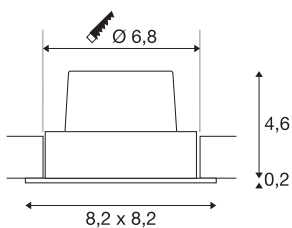

## NEW TRIA 68 recessed fitting

LED, 3000K, square, matt white, 38°, 12W, incl. driver, clip springs

The simplicity and effectiveness of the innovative NEW TRIA 68 recessed fitting is captivating. It is available in matt black, matt white or brushed aluminium, in round or square form as well as single-headed or as multi-lamp. Equipped with a powerful, warm white premium COB LED in a tiltable mount, as well as LED driver included in the scope of supply, the set can be used in any lighting situation. The electrical connection is made directly to the 230V mains supply.

## TECHNICAL DATA

Item no.:	114391
Primary nominal voltage	220-240V ~50/60Hz mA/V
Secondary power / secondary voltage	500 mA/V
Vertical tilting range	20 °
Length	8.2 cm
Width	8.2 cm
Height	4.5 cm
Installation diameter	6.8 cm
Installation depth	5.0 cm
Net weight	0.284 kg
Gross weight	0.343 kg
IP Code	IP 20
Safety class	II
Assembly	Recessed
Assembly details	Ceiling
Dimming technology	Leading edge, trailing edge
Wattage	11 W
Lumen	890 lm
Colour temperature	3000 Kelvin
Beam angle	38 °
Color	white
CRI	>80