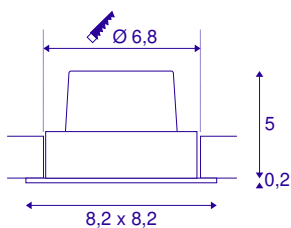

NEW TRIA 68 recessed fitting

LED, 3000K, square, brushed aluminium, 38°, 12W, incl. driver, clip springs

The simplicity and effectiveness of the innovative NEW TRIA 68 recessed fitting is captivating. It is available in matt black, matt white or brushed aluminium, in round or square form as well as single-headed or as multi-lamp. Equipped with a powerful, warm white premium COB LED in a tiltable mount, as well as LED driver included in the scope of supply, the set can be used in any lighting situation. The electrical connection is made directly to the 230V mains supply.

TECHNICAL DATA

Item no.:	114396
Primary nominal voltage	220-240V ~50/60Hz mA/V
Secondary power / secondary voltage	500 mA/V
Vertical tilting range	20 °
Length	8.2 cm
Width	8.2 cm
Height	4.5 cm
Installation diameter	6.8 cm
Installation depth	5.0 cm
Net weight	0.286 kg
Gross weight	0.342 kg
IP Code	IP 20
Safety class	II
Assembly	Recessed
Assembly details	Ceiling
Dimming technology	Leading edge, trailing edge
Wattage	11 W
Lumen	890 lm
Colour temperature	3000 Kelvin
Beam angle	38 °
Color	aluminium
CRI	>80