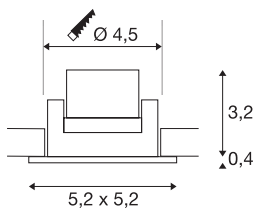

NEW TRIA MINI SET re-cessed fitting

Power LED, 3000K, square, matt black, 30°, incl. driver, clip springs

The simplicity and effectiveness of the innovative NEW TRIA MINI Set is captivating. It is available in matt black, matt white, or brushed aluminium, and in round or square form. Equipped with a powerful, warm white premium LED in a tiltable mount, as well as LED driver included in the scope of supply, the set can be used in any lighting situation. The electrical connection is made directly to the 230V mains supply.

TECHNICAL DATA

Item no.:	114400
Lamps included	0
Primary nominal voltage	220-240V ~50/60Hz mA/V
Secondary power / secondary voltage	700 mA/V
Vertical tilting range	30 °
Length	5.2 cm
Width	5.2 cm
Height	3.6 cm
Installation diameter	4.5 cm
Installation depth	4.0 cm
Net weight	0.125 kg
Gross weight	0.151 kg
IP Code	IP 20 / IP 44
Safety class	II
Assembly	Recessed
Assembly details	Ceiling
Wattage	4.2 W
Lumen	155 lm
Colour temperature	3000 Kelvin
Beam angle	30 °
Color	black
CRI	>80