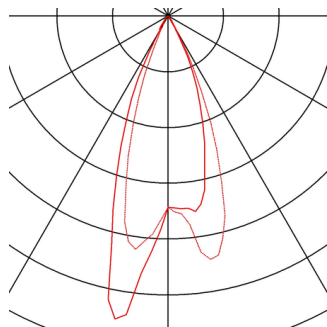

NEW TRIA MINI SET re-cessed fitting

Power LED, 3000K, square, matt black, 30°, incl. driver, clip springs

The simplicity and effectiveness of the innovative NEW TRIA MINI Set is captivating. It is available in matt black, matt white, or brushed aluminium, and in round or square form. Equipped with a powerful, warm white premium LED in a tiltable mount, as well as LED driver included in the scope of supply, the set can be used in any lighting situation. The electrical connection is made directly to the 230V mains supply.

TECHNICAL DATA

Item no.:	114400
Lamps included	0
Primary nominal voltage	220-240V ~50/60Hz mA/V
Secondary power / secondary voltage	700 mA/V
Vertical tilting range	30 °
Length	5.2 cm
Width	5.2 cm
Height	3.6 cm
Installation diameter	4.5 cm
Installation depth	4.0 cm
Net weight	0.125 kg
Gross weight	0.151 kg
IP Code	IP 20 / IP 44
Safety class	II
Assembly	Recessed
Assembly details	Ceiling
Wattage	4.2 W
Lumen	155 lm
Colour temperature	3000 Kelvin
Beam angle	30 °
Color	black
CRI	>80