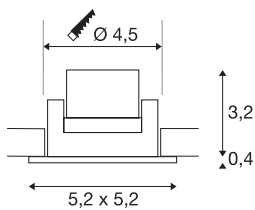

NEW TRIA MINI SET re-cessed fitting

Power LED, 3000K, square, matt white, 30°, incl. driver, clip springs

The simplicity and effectiveness of the innovative NEW TRIA MINI Set is captivating. It is available in matt black, matt white, or brushed aluminium, and in round or square form. Equipped with a powerful, warm white premium LED in a tiltable mount, as well as LED driver included in the scope of supply, the set can be used in any lighting situation. The electrical connection is made directly to the 230V mains supply.

TECHNICAL DATA

Item no.:	114401
Lamps included	0
Primary nominal voltage	220-240V ~50/60Hz mA/V
Secondary power / secondary voltage	700 mA/V
Vertical tilting range	30 °
Length	5.2 cm
Width	5.2 cm
Height	3.6 cm
Installation diameter	4.5 cm
Installation depth	4.0 cm
Net weight	0.126 kg
Gross weight	0.152 kg
IP Code	IP 20 / IP 44
Safety class	II
Assembly	Recessed
Assembly details	Ceiling
Wattage	4.4 W
Lumen	155 lm
Colour temperature	3000 Kelvin
Beam angle	30 °
Color	white
CRI	>80