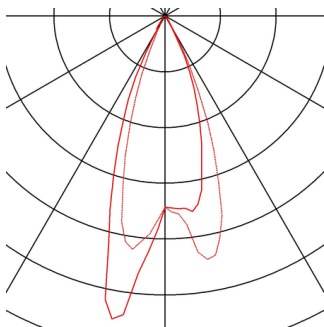

NEW TRIA MINI SET re-cessed fitting

Power LED, 3000K, square, matt white, 30°, incl. driver, clip springs

The simplicity and effectiveness of the innovative NEW TRIA MINI Set is captivating. It is available in matt black, matt white, or brushed aluminium, and in round or square form. Equipped with a powerful, warm white premium LED in a tiltable mount, as well as LED driver included in the scope of supply, the set can be used in any lighting situation. The electrical connection is made directly to the 230V mains supply.

TECHNICAL DATA

Item no.:	114401
Lamps included	0
Primary nominal voltage	220-240V ~50/60Hz mA/V
Secondary power / secondary voltage	700 mA/V
Vertical tilting range	30 °
Length	5.2 cm
Width	5.2 cm
Height	3.6 cm
Installation diameter	4.5 cm
Installation depth	4.0 cm
Net weight	0.126 kg
Gross weight	0.152 kg
IP Code	IP 20 / IP 44
Safety class	II
Assembly	Recessed
Assembly details	Ceiling
Wattage	4.4 W
Lumen	155 lm
Colour temperature	3000 Kelvin
Beam angle	30 °
Color	white
CRI	>80