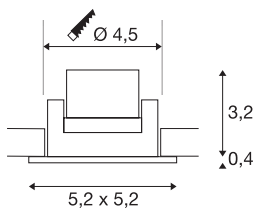

NEW TRIA MINI SET re-cessed fitting

Power LED, 3000K, square, brushed aluminium, 30°, incl. driver, clip springs

The simplicity and effectiveness of the innovative NEW TRIA MINI Set is captivating. It is available in matt black, matt white, or brushed aluminium, and in round or square form. Equipped with a powerful, warm white premium LED in a tiltable mount, as well as LED driver included in the scope of supply, the set can be used in any lighting situation. The electrical connection is made directly to the 230V mains supply.

TECHNICAL DATA

Item no.:	114406
Lamps included	0
Primary nominal voltage	220-240V ~50/60Hz mA/V
Secondary power / secondary voltage	700 mA/V
Vertical tilting range	30 °
Length	5.2 cm
Width	5.2 cm
Height	3.6 cm
Installation diameter	4.5 cm
Installation depth	4.0 cm
Net weight	0.12 kg
Gross weight	0.15 kg
IP Code	IP 20 / IP 44
Safety class	II
Assembly	Recessed
Assembly details	Ceiling
Wattage	4.2 W
Lumen	155 lm
Colour temperature	3000 Kelvin
Beam angle	30 °
Color	aluminium
CRI	>80