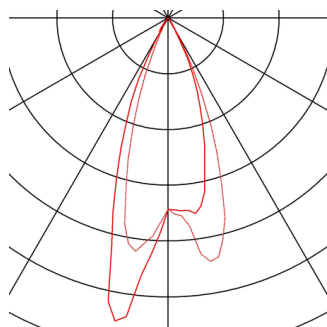

NEW TRIA MINI SET re-cessed fitting

Power LED, 3000K, square, brushed aluminium, 30°, incl. driver, clip springs

The simplicity and effectiveness of the innovative NEW TRIA MINI Set is captivating. It is available in matt black, matt white, or brushed aluminium, and in round or square form. Equipped with a powerful, warm white premium LED in a tiltable mount, as well as LED driver included in the scope of supply, the set can be used in any lighting situation. The electrical connection is made directly to the 230V mains supply.

TECHNICAL DATA

Item no.:	114406
Lamps included	0
Primary nominal voltage	220-240V ~50/60Hz mA/V
Secondary power / secondary voltage	700 mA/V
Vertical tilting range	30 °
Length	5.2 cm
Width	5.2 cm
Height	3.6 cm
Installation diameter	4.5 cm
Installation depth	4.0 cm
Net weight	0.12 kg
Gross weight	0.15 kg
IP Code	IP 20 / IP 44
Safety class	II
Assembly	Recessed
Assembly details	Ceiling
Wattage	4.2 W
Lumen	155 lm
Colour temperature	3000 Kelvin
Beam angle	30 °
Color	aluminium
CRI	>80