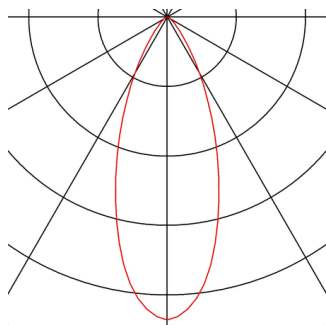

OUT 65

outdoor recessed ceiling light, LED, 3000K, round, white, 38°, 12W, incl. driver

The innovative OUT 65 recessed ceiling light captivates with its exceptional looks. Rated IP65 it can be used outdoors or in damp areas. It is available in black, white, silver-grey or titanium, and in round or square form. Equipped with a powerful, warm white premium COB LED in a tiltable mount, as well as LED driver included in the scope of supply, the set can be used in any lighting situation. The electrical connection is made directly to the 230V mains supply.

TECHNICAL DATA

Item no.:	114461
Primary nominal voltage	220-240V ~50/60Hz mA/V
Secondary power / secondary voltage	500 mA/V
Height	6.0 cm
Diameter	8.5 cm
Installation diameter	7.0 cm
Installation depth	6.0 cm
Net weight	0.321 kg
Gross weight	0.394 kg
IP Code	IP 20 / IP 65
Safety class	II
Assembly	Recessed
Assembly details	Ceiling
Dimming technology	Leading edge, trailing edge
Wattage	11 W
Lumen	640 lm
Colour temperature	3000 Kelvin
Beam angle	38 °
Color	white
CRI	>80
Binning	3
LXXBXX data	70/50