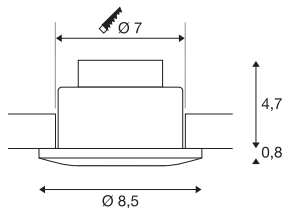

OUT 65

outdoor recessed ceiling light, LED, 3000K, round, white, 38°, 12W, incl. driver

The innovative OUT 65 recessed ceiling light captivates with its exceptional looks. Rated IP65 it can be used outdoors or in damp areas. It is available in black, white, silver-grey or titanium, and in round or square form. Equipped with a powerful, warm white premium COB LED in a tiltable mount, as well as LED driver included in the scope of supply, the set can be used in any lighting situation. The electrical connection is made directly to the 230V mains supply.

TECHNICAL DATA

Item no.:	114461
Primary nominal voltage	220-240V ~50/60Hz mA/V
Secondary power / secondary voltage	500 mA/V
Height	6.0 cm
Diameter	8.5 cm
Installation diameter	7.0 cm
Installation depth	6.0 cm
Net weight	0.321 kg
Gross weight	0.394 kg
IP Code	IP 20 / IP 65
Safety class	II
Assembly	Recessed
Assembly details	Ceiling
Dimming technology	Leading edge, trailing edge
Wattage	11 W
Lumen	640 lm
Colour temperature	3000 Kelvin
Beam angle	38 °
Color	white
CRI	>80
Binning	3
LXXBXX data	70/50

Service life	40000 h
BIG WHITE Page	739

Notes
