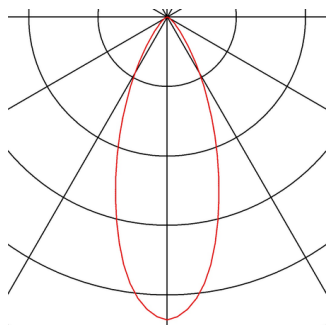

## OUT 65

outdoor recessed ceiling light, LED, 3000K, square, black, 38°, 12W, incl. driver

The innovative OUT 65 recessed ceiling light captivates with its exceptional looks. Rated IP65 it can be used outdoors or in damp areas. It is available in black, white, silver-grey or titanium, and in round or square form. Equipped with a powerful, warm white premium COB LED in a tiltable mount, as well as LED driver included in the scope of supply, the set can be used in any lighting situation. The electrical connection is made directly to the 230V mains supply.

## TECHNICAL DATA

Item no.:	114470
Primary nominal voltage	220-240V ~50/60Hz mA/V
Secondary power / secondary voltage	500 mA/V
Length	8.2 cm
Width	8.2 cm
Height	6.0 cm
Installation diameter	7.0 cm
Installation depth	6.0 cm
Net weight	0.348 kg
Gross weight	0.423 kg
IP Code	IP 20 / IP 65
Safety class	II
Assembly	Recessed
Assembly details	Ceiling
Dimming technology	Leading edge, trailing edge
Wattage	11 W
Lumen	510 lm
Colour temperature	3000 Kelvin
Beam angle	38 °
Color	black
CRI	>80
Binning	3