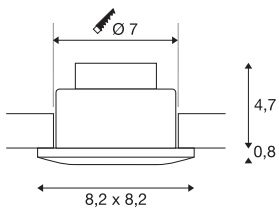

## OUT 65

outdoor recessed ceiling light, LED, 3000K, square, black, 38°, 12W, incl. driver

The innovative OUT 65 recessed ceiling light captivates with its exceptional looks. Rated IP65 it can be used outdoors or in damp areas. It is available in black, white, silver-grey or titanium, and in round or square form. Equipped with a powerful, warm white premium COB LED in a tiltable mount, as well as LED driver included in the scope of supply, the set can be used in any lighting situation. The electrical connection is made directly to the 230V mains supply.

## TECHNICAL DATA

Item no.:	114470
Primary nominal voltage	220-240V ~50/60Hz mA/V
Secondary power / secondary voltage	500 mA/V
Length	8.2 cm
Width	8.2 cm
Height	6.0 cm
Installation diameter	7.0 cm
Installation depth	6.0 cm
Net weight	0.348 kg
Gross weight	0.423 kg
IP Code	IP 20 / IP 65
Safety class	II
Assembly	Recessed
Assembly details	Ceiling
Dimming technology	Leading edge, trailing edge
Wattage	11 W
Lumen	510 lm
Colour temperature	3000 Kelvin
Beam angle	38 °
Color	black
CRI	>80
Binning	3