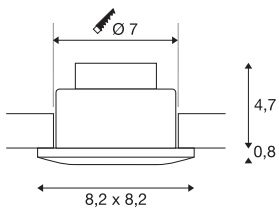

OUT 65

outdoor recessed ceiling light, LED, 3000K, square, white, 38°, 12W, incl. driver

The innovative OUT 65 recessed ceiling light captivates with its exceptional looks. Rated IP65 it can be used outdoors or in damp areas. It is available in black, white, silver-grey or titanium, and in round or square form. Equipped with a powerful, warm white premium COB LED in a tiltable mount, as well as LED driver included in the scope of supply, the set can be used in any lighting situation. The electrical connection is made directly to the 230V mains supply.

TECHNICAL DATA

Item no.:	114471
Primary nominal voltage	220-240V ~50/60Hz mA/V
Secondary power / secondary voltage	500 mA/V
Length	8.2 cm
Width	8.2 cm
Height	6.0 cm
Installation diameter	7.0 cm
Installation depth	6.0 cm
Net weight	0.349 kg
Gross weight	0.416 kg
IP Code	IP 20 / IP 65
Safety class	II
Assembly	Recessed
Assembly details	Ceiling
Dimming technology	Leading edge, trailing edge
Wattage	11 W
Lumen	640 lm
Colour temperature	3000 Kelvin
Beam angle	38 °
Color	white
CRI	>80
Binning	3