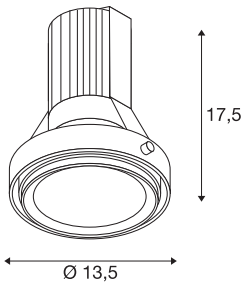

## LED DISK MODULE

for AIXLIGHT PRO installation frame, 2700K, silver-grey/black, 50°

The high-voltage LED DISK MODULE for use in the appropriate installation housings is available in matt white and silver-grey colour version, with light colours from pure to warm white. The LED module itself is interchangeable and supplied ready for direct connection to 230V mains supply. This luminaire contains built-in LED lamps.

## TECHNICAL DATA

Item no.:	115454
Lamps included	0
Primary nominal voltage	220-240V ~50/60Hz mA/V
Height	17.5 cm
Diameter	13.5 cm
Net weight	0.785 kg
Gross weight	0.987 kg
IP Code	IP 20
Safety class	I
Dimming technology	Leading edge
Wattage	12 W
Lumen	800 lm
Colour temperature	2700 Kelvin
Beam angle	50 °
Color	grey
CRI	>80
LXXBXX data	70/50
Service life	50000 h