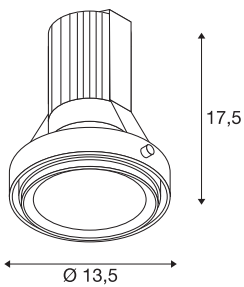

LED DISK MODULE

for AIXLIGHT PRO installation frame, 4000K, silver-grey/black, 50°

The high-voltage LED DISK MODULE for use in the appropriate installation housings is available in white and silver-grey colour version, with light colours from pure to warm white. The LED module itself is interchangeable and supplied ready for direct connection to 230V mains supply. This luminaire contains built-in LED lamps.

TECHNICAL DATA

| | |
|-------------------------|------------------------|
| Item no.: | 115464 |
| Lamps included | 0 |
| Primary nominal voltage | 220-240V ~50/60Hz mA/V |
| Height | 17.5 cm |
| Diameter | 13.5 cm |
| Net weight | 0.783 kg |
| Gross weight | 0.967 kg |
| IP Code | IP 20 |
| Safety class | I |
| Dimming technology | Leading edge |
| Wattage | 11 W |
| Lumen | 850 lm |
| Colour temperature | 4000 Kelvin |
| Beam angle | 50 ° |
| Color | grey |
| CRI | >80 |
| LXXBXX data | 70/50 |
| Service life | 50000 h |