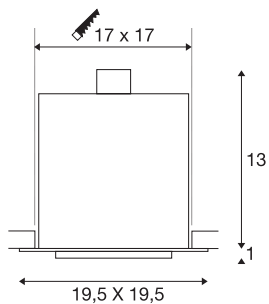

KADUX 1 recessed fitting

single-headed, QPAR111, square, matt black, max. 75W

The KADUX recessed fitting series has a robust housing with appealing, high-quality looks. The lamp holders of this ES111 high-voltage version are multi-directional, allowing individual focus of the light beam. The KADUX 1 recessed fitting comes ready for direct connection to 230V mains.

TECHNICAL DATA

Item no.:	115540
Socket	GU10
Lamp	QPAR111
Number of sockets	1
Lamps included	0
Primary nominal voltage	230V ~50Hz mA/V
Length	19.5 cm
Width	19.5 cm
Height	14.0 cm
Installation length	17.0 cm
Installation width	17.0 cm
Installation depth	15.0 cm
Net weight	1.113 kg
Gross weight	1.509 kg
IP Code	IP 20
Safety class	I
Assembly	Recessed
Assembly details	Ceiling
Wattage	75 W
Color	black
BIG WHITE Page	435