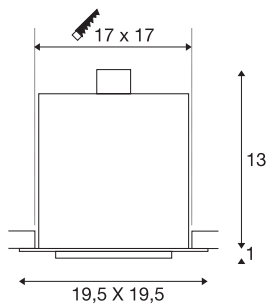

## KADUX 1 recessed fitting

single-headed, QPAR111, square, brushed aluminium, max. 75W

The KADUX recessed fitting series has a robust housing with appealing, high-quality looks. The lamp holders of this ES111 high-voltage version are multi-directional, allowing individual focus of the light beam. The KADUX 1 recessed fitting comes ready for direct connection to 230V mains.

## TECHNICAL DATA

Item no.:	115546
Socket	GU10
Lamp	QPAR111
Number of sockets	1
Lamps included	0
Primary nominal voltage	230V ~50Hz mA/V
Length	19.5 cm
Width	19.5 cm
Height	14.0 cm
Installation length	17.0 cm
Installation width	17.0 cm
Installation depth	15.0 cm
Net weight	1.109 kg
Gross weight	1.492 kg
IP Code	IP 20
Safety class	I
Assembly	Recessed
Assembly details	Ceiling
Wattage	75 W
Color	aluminium
BIG WHITE Page	435