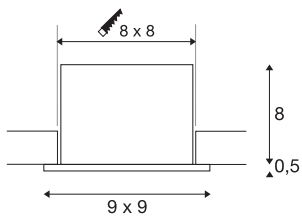

KADUX 1 SET recessed fitting

single-headed LED, 3000K, square, matt black, 38°, 9W, incl. driver

The KADUX recessed fitting series has a robust housing with appealing, high-quality looks. This LED set is multi-directional, allowing individual focus of the light beam. The KADUX 1 SET comes ready for direct connection to 230V mains and is available in matt black, matt white or brushed aluminium, as well as in single, double, or triple-headed variations.

TECHNICAL DATA

Item no.:	115700
Primary nominal voltage	220-240V ~50/60Hz mA/V
Secondary power / secondary voltage	350 mA/V
Vertical tilting range	25 °
Length	9.0 cm
Width	9.0 cm
Height	8.5 cm
Installation length	8.0 cm
Installation width	8.0 cm
Installation depth	8.0 cm
Net weight	0.384 kg
Gross weight	0.438 kg
IP Code	IP 20
Safety class	II
Assembly	Recessed
Assembly details	Ceiling
Dimming technology	Leading edge, trailing edge
Wattage	7.5 W
Lumen	650 lm
Colour temperature	3000 Kelvin
Beam angle	38 °
Color	black