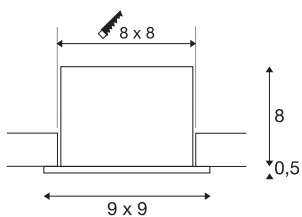

KADUX 1 SET recessed fitting

single-headed LED, 3000K, square, matt white, 38°, 9W, incl. driver

The KADUX recessed fitting series has a robust housing with appealing, high-quality looks. This LED set is multi-directional, allowing individual focus of the light beam. The KADUX 1 SET comes ready for direct connection to 230V mains and is available in matt black, matt white or brushed aluminium, as well as in single, double, or triple-headed variations.

TECHNICAL DATA

Item no.:	115701
Primary nominal voltage	220-240V ~50/60Hz mA/V
Secondary power / secondary voltage	350 mA/V
Vertical tilting range	25 °
Length	9.0 cm
Width	9.0 cm
Height	8.5 cm
Installation length	8.0 cm
Installation width	8.0 cm
Installation depth	8.0 cm
Net weight	0.385 kg
Gross weight	0.447 kg
IP Code	IP 20
Safety class	II
Assembly	Recessed
Assembly details	Ceiling
Dimming technology	Leading edge, trailing edge
Wattage	7.5 W
Lumen	650 lm
Colour temperature	3000 Kelvin
Beam angle	38 °
Color	white