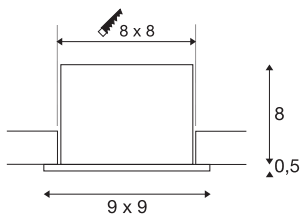

KADUX 1 SET recessed fitting

single-headed LED, 3000K, square, brushed aluminium, 38°, 9W, incl. driver

The KADUX recessed fitting series has a robust housing with appealing, high-quality looks. This LED set is multi-directional, allowing individual focus of the light beam. The KADUX 1 SET comes ready for direct connection to 230V mains and is available in matt black, matt white or brushed aluminium, as well as in single, double, or triple-headed variations.

TECHNICAL DATA

Item no.:	115706
Primary nominal voltage	220-240V ~50/60Hz mA/V
Secondary power / secondary voltage	350 mA/V
Vertical tilting range	25 °
Length	9.0 cm
Width	9.0 cm
Height	8.5 cm
Installation length	8.0 cm
Installation width	8.0 cm
Installation depth	8.0 cm
Net weight	0.375 kg
Gross weight	0.439 kg
IP Code	IP 20
Safety class	II
Assembly	Recessed
Assembly details	Ceiling
Dimming technology	Leading edge, trailing edge
Wattage	7.5 W
Lumen	650 lm
Colour temperature	3000 Kelvin
Beam angle	38 °
Color	aluminium