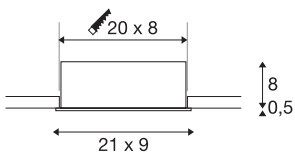

## KADUX 3 SET recessed fitting

triple-headed LED, 3000K, rectangular, matt black, 38°, 22W, incl. driver

The KADUX recessed fitting series has a robust housing with appealing, high-quality looks. This LED set is multi-directional, allowing individual focus of the light beam. The KADUX 3 SET comes ready for direct connection to 230V mains and is available in matt black, matt white or brushed aluminium, as well as in single, double, or triple-headed variations.

## TECHNICAL DATA

Item no.:	115720
Lamps included	0
Primary nominal voltage	220-240V ~50/60Hz mA/V
Secondary power / secondary voltage	350 mA/V
Vertical tilting range	25 °
Length	21.0 cm
Width	9.0 cm
Height	8.5 cm
Installation length	20.0 cm
Installation width	8.0 cm
Installation depth	8.0 cm
Net weight	0.755 kg
Gross weight	0.837 kg
IP Code	IP 20
Safety class	II
Assembly	Recessed
Assembly details	Ceiling
Dimming technology	Leading edge
Wattage	20 W
Lumen	1920 lm
Colour temperature	3000 Kelvin
Beam angle	38 °

Color	black
CRI	>80
Binning	3
LXXBXX data	70/50
Service life	40000 h
BIG WHITE Page	436