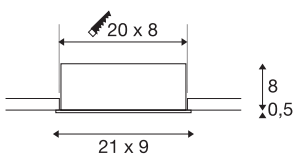

KADUX 3 SET recessed fitting

triple-headed LED, 3000K, rectangular, brushed aluminium, 38°, 3x9W, incl. driver

The KADUX recessed fitting series has a robust housing with appealing, high-quality looks. This LED set is multi-directional, allowing individual focus of the light beam. The KADUX 3 SET comes ready for direct connection to 230V mains and is available in matt black, matt white or brushed aluminium, as well as in single, double, or triple-headed variations.

TECHNICAL DATA

Item no.:	115726
Lamps included	0
Primary nominal voltage	220-240V ~50/60Hz mA/V
Secondary power / secondary voltage	350 mA/V
Vertical tilting range	25 °
Length	21.0 cm
Width	9.0 cm
Height	8.5 cm
Installation length	20.0 cm
Installation width	8.0 cm
Installation depth	8.0 cm
Net weight	0.745 kg
Gross weight	0.829 kg
IP Code	IP 20
Safety class	II
Assembly	Recessed
Assembly details	Ceiling
Dimming technology	Leading edge
Wattage	20 W
Lumen	1920 lm
Colour temperature	3000 Kelvin
Beam angle	38 °

Color	aluminium
CRI	>80
Binning	3
LXXBXX data	70/50
Service life	40000 h
BIG WHITE Page	436

Notes
