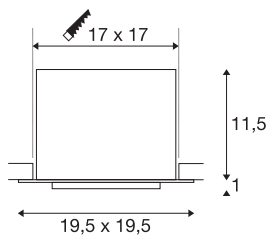

## KADUX 1 SET recessed fitting

single-headed LED, 3000K ex, square, matt black, 30°, 29W, incl. driver, clip springs

The KADUX recessed fitting series has a robust housing with appealing, high-quality looks. This XL Type LED Set is multi-directional, allowing individual focus of the light beam. Its high output, warm white Premium COB LED produces exceptionally powerful illumination. The KADUX 1 SET recessed fitting comes ready for direct connection to 230V mains.

## TECHNICAL DATA

Item no.:	115730
Lamps included	0
Primary nominal voltage	100-240V ~50/60Hz mA/V
Secondary power / secondary voltage	700 mA/V
Length	19.5 cm
Width	19.5 cm
Height	12.5 cm
Installation length	17.0 cm
Installation width	17.0 cm
Installation depth	12.5 cm
Net weight	1.575 kg
Gross weight	1.943 kg
IP Code	IP 20
Safety class	I
Assembly	Recessed
Assembly details	Ceiling
Dimming technology	1-10V
Wattage	29 W
Lumen	2425 lm
Colour temperature	3000 Kelvin
Beam angle	30 °
Color	black