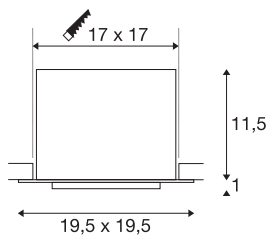

KADUX 1 SET recessed fitting

single-headed LED, 3000K ex, square, matt white, 30°, 29W, incl. driver, clip springs

The KADUX recessed fitting series has a robust housing with appealing, high-quality looks. This XL Type LED Set is multi-directional, allowing individual focus of the light beam. Its high output, warm white Premium COB LED produces exceptionally powerful illumination. The KADUX 1 SET recessed fitting comes ready for direct connection to 230V mains.

TECHNICAL DATA

Item no.:	115731
Lamps included	0
Primary nominal voltage	100-240V ~50/60Hz mA/V
Secondary power / secondary voltage	700 mA/V
Length	19.5 cm
Width	19.5 cm
Height	12.5 cm
Installation length	17.0 cm
Installation width	17.0 cm
Installation depth	12.5 cm
Net weight	1.584 kg
Gross weight	1.943 kg
IP Code	IP 20
Safety class	I
Assembly	Recessed
Assembly details	Ceiling
Dimming technology	1-10V
Wattage	29 W
Lumen	2500 lm
Colour temperature	3000 Kelvin
Beam angle	30 °
Color	white