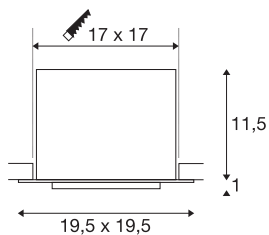

KADUX 1 SET recessed fitting

single-headed LED, 3000K xl, square, brushed aluminium, 30°, 29W, incl. driver, clip springs

The KADUX recessed fitting series has a robust housing with appealing, high-quality looks. This XL Type LED Set is multi-directional, allowing individual focus of the light beam. Its high output, warm white Premium COB LED produces exceptionally powerful illumination. The KADUX 1 SET recessed fitting comes ready for direct connection to 230V mains.

TECHNICAL DATA

Item no.:	115736
Lamps included	0
Primary nominal voltage	100-240V ~50/60Hz mA/V
Secondary power / secondary voltage	700 mA/V
Length	19.5 cm
Width	19.5 cm
Height	12.5 cm
Installation length	17.0 cm
Installation width	17.0 cm
Installation depth	12.5 cm
Net weight	1.6 kg
Gross weight	1.982 kg
IP Code	IP 20
Safety class	I
Assembly	Recessed
Assembly details	Ceiling
Dimming technology	1-10V
Wattage	29 W
Lumen	2500 lm
Colour temperature	3000 Kelvin
Beam angle	30 °
Color	aluminium