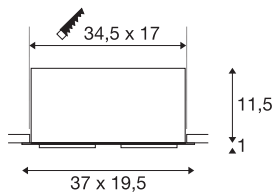

KADUX 2 SET recessed fitting

double-headed LED, 3000K xl, rectangular, matt black, 30°, 54W, incl. driver, clip springs

The KADUX recessed fitting series has a robust housing with appealing, high-quality looks. This XL Type LED Set is multi-directional, allowing individual focus of the light beam. Its high output, warm white Premium COB LED produces exceptionally powerful illumination. The KADUX 2 SET recessed fitting comes ready for direct connection to 230V mains.

TECHNICAL DATA

Item no.:	115740
Lamps included	0
Primary nominal voltage	100-240V ~50/60Hz mA/V
Secondary power / secondary voltage	1400 mA/V
Length	37.0 cm
Width	19.5 cm
Height	12.5 cm
Installation length	34.5 cm
Installation width	17.0 cm
Installation depth	12.5 cm
Net weight	2.745 kg
Gross weight	3.26 kg
IP Code	IP 20
Safety class	I
Assembly	Recessed
Assembly details	Ceiling
Dimming technology	1-10V
Wattage	54 W
Lumen	5200 lm
Colour temperature	3000 Kelvin
Beam angle	30 °
Color	black