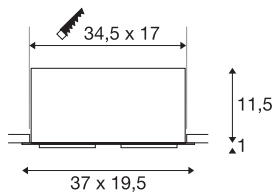

KADUX 2 SET recessed fitting

double-headed LED, 3000K xl, rectangular, matt white, 30°, 54W, incl. driver, clip springs

The KADUX recessed fitting series has a robust housing with appealing, high-quality looks. This XL Type LED Set is multi-directional, allowing individual focus of the light beam. Its high output, warm white Premium COB LED produces exceptionally powerful illumination. The KADUX 2 SET recessed fitting comes ready for direct connection to 230V mains.

TECHNICAL DATA

Item no.:	115741
Lamps included	0
Primary nominal voltage	100-240V ~50/60Hz mA/V
Secondary power / secondary voltage	1400 mA/V
Length	37.0 cm
Width	19.5 cm
Height	12.5 cm
Installation length	34.5 cm
Installation width	17.0 cm
Installation depth	12.5 cm
Net weight	2.72 kg
Gross weight	3.271 kg
IP Code	IP 20
Safety class	I
Assembly	Recessed
Assembly details	Ceiling
Dimming technology	1-10V
Wattage	54 W
Lumen	5300 lm
Colour temperature	3000 Kelvin
Beam angle	30 °
Color	white