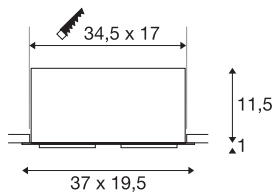

KADUX 2 SET recessed fitting

double-headed LED, 3000K xl, rectangular, brushed aluminium, 30°, 54W, incl. driver, clip springs

The KADUX recessed fitting series has a robust housing with appealing, high-quality looks. This XL Type LED Set is multi-directional, allowing individual focus of the light beam. Its high output, warm white Premium COB LED produces exceptionally powerful illumination. The KADUX 2 SET recessed fitting comes ready for direct connection to 230V mains.

TECHNICAL DATA

| | |
|-------------------------------------|------------------------|
| Item no.: | 115746 |
| Lamps included | 0 |
| Primary nominal voltage | 100-240V ~50/60Hz mA/V |
| Secondary power / secondary voltage | 1400 mA/V |
| Length | 37.0 cm |
| Width | 19.5 cm |
| Height | 12.5 cm |
| Installation length | 34.5 cm |
| Installation width | 17.0 cm |
| Installation depth | 12.5 cm |
| Net weight | 2.692 kg |
| Gross weight | 3.276 kg |
| IP Code | IP 20 |
| Safety class | I |
| Assembly | Recessed |
| Assembly details | Ceiling |
| Dimming technology | 1-10V |
| Wattage | 54 W |
| Lumen | 5300 lm |
| Colour temperature | 3000 Kelvin |
| Beam angle | 30 ° |
| Color | aluminium |