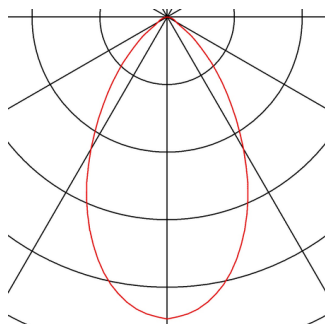

TECHNICAL DATA

Item no.:	116310
Lamps included	1
Number of different light outlets	1
Primary nominal voltage	220-240V ~50/60Hz mA/V
Secondary power / secondary voltage	250 mA/V
Vertical tilting range	30 °
Height	7.5 cm
Diameter	11.8 cm
Installation diameter	10.8 cm
Installation depth	8.0 cm
Net weight	0.44 kg
Gross weight	0.507 kg
IP Code	IP 20
Safety class	II
Assembly	Recessed
Assembly details	Ceiling
Dimming technology	trailing edge
Wattage	12 W
Lumen	700 lm
Colour temperature	3000 Kelvin
Beam angle	60 °
Color	black