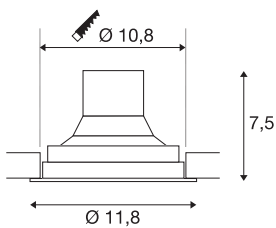

TECHNICAL DATA

Item no.:	116310
Lamps included	1
Number of different light outlets	1
Primary nominal voltage	220-240V ~50/60Hz mA/V
Secondary power / secondary voltage	250 mA/V
Vertical tilting range	30 °
Height	7.5 cm
Diameter	11.8 cm
Installation diameter	10.8 cm
Installation depth	8.0 cm
Net weight	0.44 kg
Gross weight	0.507 kg
IP Code	IP 20
Safety class	II
Assembly	Recessed
Assembly details	Ceiling
Dimming technology	trailing edge
Wattage	12 W
Lumen	700 lm
Colour temperature	3000 Kelvin
Beam angle	60 °
Color	black