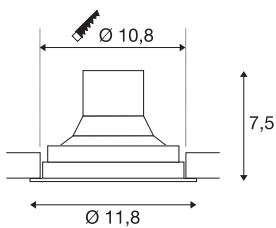

## TECHNICAL DATA

Item no.:	116311
Lamps included	1
Number of different light outlets	1
Primary nominal voltage	220-240V ~50/60Hz mA/V
Secondary power / secondary voltage	250 mA/V
Vertical tilting range	30 °
Height	7.5 cm
Diameter	11.8 cm
Installation diameter	10.8 cm
Installation depth	8.0 cm
Net weight	0.438 kg
Gross weight	0.507 kg
IP Code	IP 20
Safety class	II
Assembly	Recessed
Assembly details	Ceiling
Dimming technology	trailing edge
Wattage	12 W
Lumen	700 lm
Colour temperature	3000 Kelvin
Beam angle	60 °
Color	white