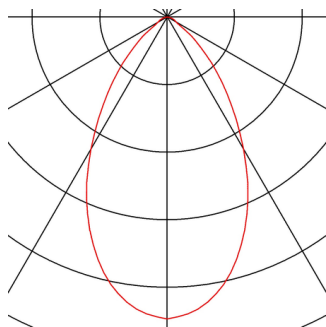

## TECHNICAL DATA

Item no.:	116311
Lamps included	1
Number of different light outlets	1
Primary nominal voltage	220-240V ~50/60Hz mA/V
Secondary power / secondary voltage	250 mA/V
Vertical tilting range	30 °
Height	7.5 cm
Diameter	11.8 cm
Installation diameter	10.8 cm
Installation depth	8.0 cm
Net weight	0.438 kg
Gross weight	0.507 kg
IP Code	IP 20
Safety class	II
Assembly	Recessed
Assembly details	Ceiling
Dimming technology	trailing edge
Wattage	12 W
Lumen	700 lm
Colour temperature	3000 Kelvin
Beam angle	60 °
Color	white