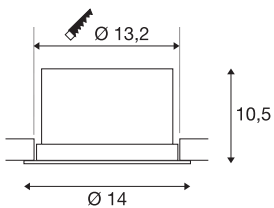

TECHNICAL DATA

Item no.:	116320
Lamps included	1
Number of different light outlets	1
Primary nominal voltage	220-240V ~50/60Hz mA/V
Secondary power / secondary voltage	250 mA/V
Vertical tilting range	60 °
Horizontal rotation range	350 °
Height	10.5 cm
Diameter	14.0 cm
Installation diameter	13.2 cm
Installation depth	13.1 cm
Net weight	0.704 kg
Gross weight	0.819 kg
IP Code	IP 20
Safety class	II
Assembly	Recessed
Assembly details	Ceiling
Dimming technology	trailing edge
Wattage	12 W
Lumen	700 lm
Colour temperature	3000 Kelvin
Beam angle	60 °