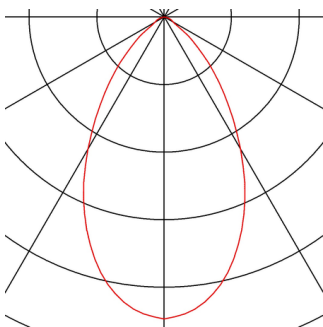

TECHNICAL DATA

Item no.:	116320
Lamps included	1
Number of different light outlets	1
Primary nominal voltage	220-240V ~50/60Hz mA/V
Secondary power / secondary voltage	250 mA/V
Vertical tilting range	60 °
Horizontal rotation range	350 °
Height	10.5 cm
Diameter	14.0 cm
Installation diameter	13.2 cm
Installation depth	13.1 cm
Net weight	0.704 kg
Gross weight	0.819 kg
IP Code	IP 20
Safety class	II
Assembly	Recessed
Assembly details	Ceiling
Dimming technology	trailing edge
Wattage	12 W
Lumen	700 lm
Colour temperature	3000 Kelvin
Beam angle	60 °