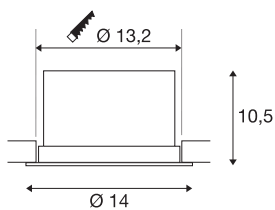

## TECHNICAL DATA

Item no.:	116321
Lamps included	1
Number of different light outlets	1
Primary nominal voltage	220-240V ~50/60Hz mA/V
Secondary power / secondary voltage	250 mA/V
Vertical tilting range	60 °
Horizontal rotation range	350 °
Height	10.5 cm
Diameter	14.0 cm
Installation diameter	13.2 cm
Installation depth	13.1 cm
Net weight	0.695 kg
Gross weight	0.813 kg
IP Code	IP 20
Safety class	II
Assembly	Recessed
Assembly details	Ceiling
Dimming technology	trailing edge
Wattage	12 W
Lumen	700 lm
Colour temperature	3000 Kelvin
Beam angle	60 °