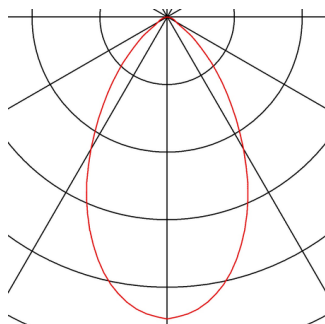

## TECHNICAL DATA

Item no.:	116321
Lamps included	1
Number of different light outlets	1
Primary nominal voltage	220-240V ~50/60Hz mA/V
Secondary power / secondary voltage	250 mA/V
Vertical tilting range	60 °
Horizontal rotation range	350 °
Height	10.5 cm
Diameter	14.0 cm
Installation diameter	13.2 cm
Installation depth	13.1 cm
Net weight	0.695 kg
Gross weight	0.813 kg
IP Code	IP 20
Safety class	II
Assembly	Recessed
Assembly details	Ceiling
Dimming technology	trailing edge
Wattage	12 W
Lumen	700 lm
Colour temperature	3000 Kelvin
Beam angle	60 °