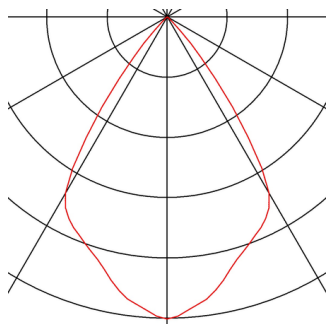

## TECHNICAL DATA

Item no.:	118110
Lamps included	0
Primary nominal voltage	220-240V ~50/60Hz mA/V
Secondary power / secondary voltage	950 mA/V
Vertical tilting range	30 °
Height	11.0 cm
Diameter	16.5 cm
Installation diameter	15.3 cm
Installation depth	10.7 cm
Net weight	0.959 kg
Gross weight	1.104 kg
IP Code	IP 20
Safety class	II
Assembly	Recessed
Assembly details	Ceiling
Wattage	36 W
Lumen	3100 lm
Colour temperature	3000 Kelvin
Beam angle	60 °
Color	black
CRI	>80
Binning	3