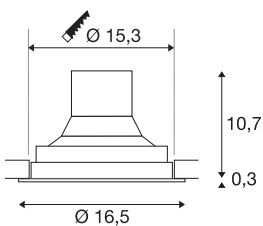

## TECHNICAL DATA

Item no.:	118110
Lamps included	0
Primary nominal voltage	220-240V ~50/60Hz mA/V
Secondary power / secondary voltage	950 mA/V
Vertical tilting range	30 °
Height	11.0 cm
Diameter	16.5 cm
Installation diameter	15.3 cm
Installation depth	10.7 cm
Net weight	0.959 kg
Gross weight	1.104 kg
IP Code	IP 20
Safety class	II
Assembly	Recessed
Assembly details	Ceiling
Wattage	36 W
Lumen	3100 lm
Colour temperature	3000 Kelvin
Beam angle	60 °
Color	black
CRI	>80
Binning	3