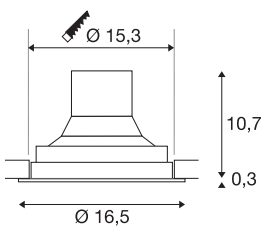

## TECHNICAL DATA

Item no.:	118111
Lamps included	0
Primary nominal voltage	220-240V ~50/60Hz mA/V
Secondary power / secondary voltage	950 mA/V
Vertical tilting range	30 °
Height	11.0 cm
Diameter	16.5 cm
Installation diameter	15.3 cm
Installation depth	10.7 cm
Net weight	0.948 kg
Gross weight	1.099 kg
IP Code	IP 20
Safety class	II
Assembly	Recessed
Assembly details	Ceiling
Wattage	36 W
Lumen	3100 lm
Colour temperature	3000 Kelvin
Beam angle	60 °
Color	white
CRI	>80
Binning	3