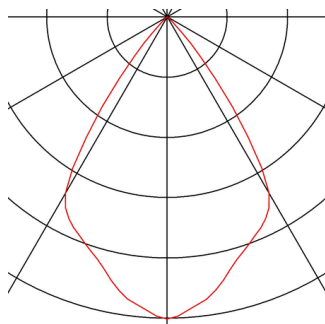

## TECHNICAL DATA

Item no.:	118111
Lamps included	0
Primary nominal voltage	220-240V ~50/60Hz mA/V
Secondary power / secondary voltage	950 mA/V
Vertical tilting range	30 °
Height	11.0 cm
Diameter	16.5 cm
Installation diameter	15.3 cm
Installation depth	10.7 cm
Net weight	0.948 kg
Gross weight	1.099 kg
IP Code	IP 20
Safety class	II
Assembly	Recessed
Assembly details	Ceiling
Wattage	36 W
Lumen	3100 lm
Colour temperature	3000 Kelvin
Beam angle	60 °
Color	white
CRI	>80
Binning	3