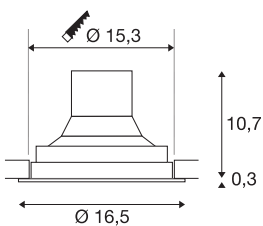

## TECHNICAL DATA

Item no.:	118160
Lamps included	0
Primary nominal voltage	220-240V ~50/60Hz mA/V
Secondary power / secondary voltage	950 mA/V
Vertical tilting range	30 °
Height	11.0 cm
Diameter	16.5 cm
Installation diameter	15.3 cm
Installation depth	10.7 cm
Net weight	0.957 kg
Gross weight	1.133 kg
IP Code	IP 20
Safety class	II
Assembly	Recessed
Assembly details	Ceiling
Wattage	36 W
Lumen	3300 lm
Colour temperature	4000 Kelvin
Beam angle	60 °
Color	black
CRI	>80
Binning	3