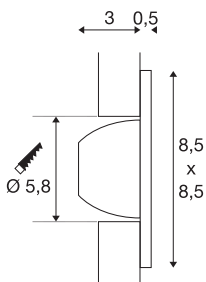

## PHO

recessed fitting, black, LED, 3000K

The PHO recessed wall light is an extraordinary saving solution. With its focussed, 20° beam angle, and its 350° turning and 55° pivoting range, it is the ideal space saving solution for reading or orientation luminaire needs. The luminaire is available in black, white, and silver grey. An appropriate 350mA driver is required to operate the 1W Premium LED. Requires a series circuit connection.

## TECHNICAL DATA

Item no.:	146210
Lamps included	0
Secondary power / secondary voltage	350 mA/V
Vertical tilting range	55 °
Horizontal rotation range	350 °
Width	8.5 cm
Height	8.5 cm
Depth	3.5 cm
Installation diameter	5.8 cm
Installation depth	3.5 cm
Net weight	0.213 kg
Gross weight	0.249 kg
IP Code	IP 20
Safety class	III
Assembly	Recessed
Assembly details	Wall
Wattage	1 W
Lumen	90 lm
Colour temperature	3000 Kelvin
Beam angle	20 °
Color	black
CRI	>90