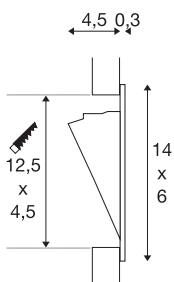

## DOWNUNDER MINI

recessed wall light, LED, 3000K, white, 1W, incl. leaf springs

The DOWNUNDER MINI recessed wall light is made from aluminium and available in white and silver-grey colour version. The cup-shaped recess above the embedded Power LED source is held in either warm or pure white light colour for a pleasant, indirect illumination. To operate the LED DOWNUNDER MINI, a suitable LED driver is required providing 350mA. A suitable mounting frame for installation in masonry is available on accessory. This luminaire contains built-in LED lamps.

## TECHNICAL DATA

Item no.:	152070
Lamps included	0
Secondary power / secondary voltage	350 mA/V
Width	6.0 cm
Height	14.0 cm
Depth	4.8 cm
Installation length	12.5 cm
Installation width	4.5 cm
Installation depth	5.0 cm
Net weight	0.135 kg
Gross weight	0.175 kg
IP Code	IP 20
Safety class	III
Assembly	Recessed
Assembly details	Wall
Wattage	1 W
Lumen	75 lm
Colour temperature	3000 Kelvin
Beam angle	40 °
Color	white
CRI	>80
LXXBXX data	70/50