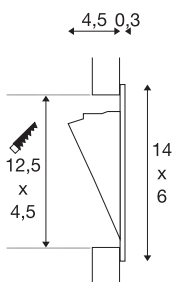

DOWNUNDER MINI

recessed wall light, LED, 3000K, silver-grey, 1W, incl. leaf springs

The DOWNUNDER MINI recessed wall light is made from aluminium and available in white and silver-grey colour version. The cup-shaped recess above the embedded Power LED source is held in either warm or pure white light colour for a pleasant, indirect illumination. To operate the LED DOWNUNDER MINI, a suitable LED driver is required providing 350mA. A suitable mounting frame for installation in masonry is available on accessory. This luminaire contains built-in LED lamps.

TECHNICAL DATA

Item no.:	152072
Lamps included	0
Secondary power / secondary voltage	350 mA/V
Width	6.0 cm
Height	14.0 cm
Depth	4.8 cm
Installation length	12.5 cm
Installation width	4.5 cm
Installation depth	5.0 cm
Net weight	0.134 kg
Gross weight	0.178 kg
IP Code	IP 20
Safety class	III
Assembly	Recessed
Assembly details	Wall
Wattage	1 W
Lumen	75 lm
Colour temperature	3000 Kelvin
Beam angle	40 °
Color	grey
CRI	>80
LXXBXX data	70/50