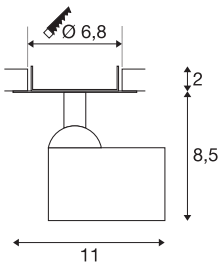

HELIA EL

LED Indoor recessed ceiling light, white, 3000K, 35°

Rotating and swivelling HELIA LED spot for recessed ceiling installation. The luminaire impresses with its slim design and is therefore ideal for modern lighting concepts. The luminaire is made from aluminium and equipped with a Premium LED module. An additional LED driver is required for operation.

TECHNICAL DATA

Item no.:	156531
Secondary power / secondary voltage	500 mA/V
Vertical tilting range	90 °
Horizontal rotation range	340 °
Length	11.0 cm
Width	11.5 cm
Height	10.5 cm
Installation diameter	6.8 cm
Installation depth	5.0 cm
Net weight	0.295 kg
Gross weight	0.419 kg
IP Code	IP 20
Safety class	III
Assembly	Recessed
Assembly details	Ceiling, Wall
Wattage	9 W
Lumen	800 lm
Colour temperature	3000 Kelvin
Beam angle	35 °
Color	white
CRI	>90
Binning	6