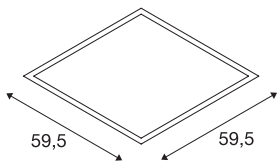

I-VIDUAL

recessed fitting, LED, 4000K, white, for grid ceilings,
L/W/H 59.5/59.5/1.3 cm, 35W

The 60 x 60 cm grid I-VIDUAL, available with a number of different colours of light, offers a modern and space saving solution for efficient basic lighting needs. Due to the variable constant current power supply of 1000mA to 1050mA, various standard or dimmable drivers can be used. With this product you reach a pleasant, homogeneous and glare-free lighting feeling. An aperture angle of under 19 is achieved here.

TECHNICAL DATA

Item no.:	158804
Lamps included	0
Secondary power / secondary voltage	10001050 mA/V
Length	59.5 cm
Width	59.5 cm
Height	1.3 cm
Installation depth	5.0 cm
Net weight	4.347 kg
Gross weight	4.96 kg
IP Code	IP 20
Safety class	III
Assembly	Recessed
Assembly details	Ceiling
Wattage	35 W
Lumen	3900 lm
Colour temperature	4000 Kelvin
Beam angle	90 °
Color	white
CRI	>80
UGR ≤	22
Binning	6
LXXBXX data	70/50