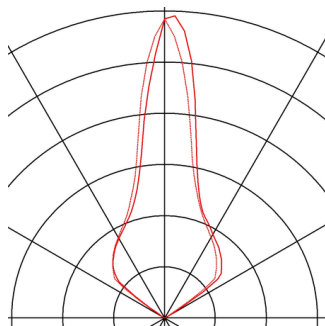

## ROCCI 125

outdoor inground fitting, LED, 3000K, IP67, round, stainless steel 316, max. 6W

The inground fitting ROCCI 125 has a round stainless steel shade with a transparent glass cover and is fitted with a COB LED module. With protection class IP67, the luminaire is available with two shapes of shades and is suitable for outdoor use. The electrical connection is made directly to the 230V mains supply. A mounting pot is included in the delivery for simple assembly.

## TECHNICAL DATA

Item no.:	227600
Lamps included	0
Primary nominal voltage	200-240V ~50Hz mA/V
Secondary power / secondary voltage	700 mA/V
Diameter	12.6 cm
Depth	12.7 cm
Installation diameter	11.3 cm
Installation depth	12.3 cm
Net weight	0.924 kg
Gross weight	1.078 kg
IP Code	IP 67
Safety class	I
Impact resistance class	IK08
Impact resistance	5 Joule
Assembly	Recessed
Assembly details	Ground
Wattage	8.6 W
Lumen	580 lm
Colour temperature	3000 Kelvin
Beam angle	120 °
Color	stainless steel
CRI	>80