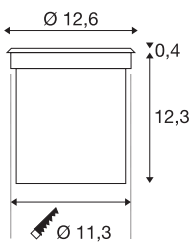

## ROCCI 125

outdoor inground fitting, LED, 3000K, IP67, round, stainless steel 316, max. 6W

The inground fitting ROCCI 125 has a round stainless steel shade with a transparent glass cover and is fitted with a COB LED module. With protection class IP67, the luminaire is available with two shapes of shades and is suitable for outdoor use. The electrical connection is made directly to the 230V mains supply. A mounting pot is included in the delivery for simple assembly.

## TECHNICAL DATA

Item no.:	227600
Lamps included	0
Primary nominal voltage	200-240V ~50Hz mA/V
Secondary power / secondary voltage	700 mA/V
Diameter	12.6 cm
Depth	12.7 cm
Installation diameter	11.3 cm
Installation depth	12.3 cm
Net weight	0.924 kg
Gross weight	1.078 kg
IP Code	IP 67
Safety class	I
Impact resistance class	IK08
Impact resistance	5 Joule
Assembly	Recessed
Assembly details	Ground
Wattage	8.6 W
Lumen	580 lm
Colour temperature	3000 Kelvin
Beam angle	120 °
Color	stainless steel
CRI	>80