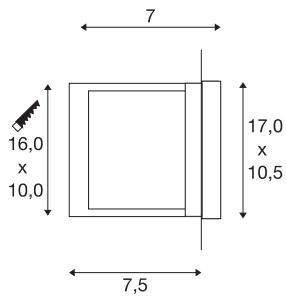

## BRICK DOWNUNDER

outdoor recessed wall light, LED, 3000K, IP54, rectangular, silver-grey

Made from aluminium and equipped with powerful SMD LED recessed wall luminaire with indirect, glare-free light output. Rated IP54 it is suitable for outdoor use. Available in different colour versions, the electrical connection is made directly to 230V mains supply. For simplified mounting, a suitable installation housing is included. This luminaire contains built-in LED lamps.

## TECHNICAL DATA

|                         |                 |
|-------------------------|-----------------|
| Item no.:               | 229702          |
| Lamps included          | 0               |
| Primary nominal voltage | 230V ~50Hz mA/V |
| Width                   | 17.0 cm         |
| Height                  | 10.5 cm         |
| Depth                   | 7.0 cm          |
| Installation length     | 10.0 cm         |
| Installation width      | 16.0 cm         |
| Installation depth      | 7.5 cm          |
| Net weight              | 0.881 kg        |
| Gross weight            | 0.973 kg        |
| IP Code                 | IP 54           |
| Safety class            | I               |
| Assembly                | Recessed        |
| Assembly details        | Wall            |
| Wattage                 | 1.4 W           |
| Lumen                   | 30 lm           |
| Colour temperature      | 3000 Kelvin     |
| Color                   | grey            |
| CRI                     | >80             |
| LXXBXX data             | 70/50           |
| Service life            | 20000 h         |