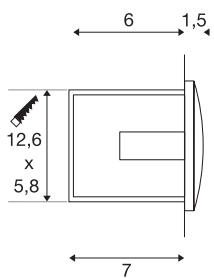

DOWNUNDER OUT LED M

outdoor recessed wall light, LED, 3000K, silver-grey

The DOWNUNDER OUT LED M recessed wall light is made of aluminium, and outfitted with high output SMD LEDs that produce downward directed, glare-free light emission. Thanks to its IP55 protection class, the luminaire is suitable for outdoor use. The luminaire is connected directly to the 230V mains supply. A mounting pot is included in the delivery for simple assembly.

TECHNICAL DATA

Item no.:	233624
Lamps included	0
Primary nominal voltage	220-240V ~50/60Hz mA/V
Secondary power / secondary voltage	20 mA/V
Width	14.0 cm
Height	7.0 cm
Depth	5.0 cm
Installation length	12.6 cm
Installation width	5.8 cm
Installation depth	7.0 cm
Net weight	0.322 kg
Gross weight	0.363 kg
IP Code	IP 55
Safety class	I
Assembly	Recessed
Assembly details	Wall
Wattage	3.3 W
Lumen	110 lm
Colour temperature	3000 Kelvin
Color	grey
CRI	>80
Binning	6