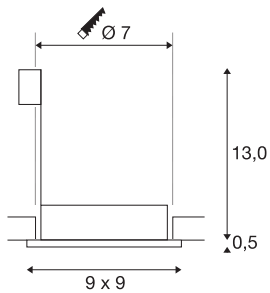

DOLIX OUT

Outdoor recessed fitting, QPAR51, IP44, square, silver-grey, max. 35W, incl. clip springs

The DOLIX OUT high-voltage recessed ceiling light is made from aluminium and is equipped with a glass for protection against splashing water. Rated IP44 it can be used outdoors or in damp areas. Thanks to the already incorporated GU10 high-voltage socket, the DOLIX OUT recessed ceiling light is ready for direct connection to 230V mains supply.

TECHNICAL DATA

Item no.:	111144
Socket	GU10
Lamp	QPAR51
Number of sockets	1
Lamps included	0
Primary nominal voltage	230-240V ~50/60Hz mA/V
Length	9.0 cm
Width	9.0 cm
Height	13.5 cm
Installation diameter	7.0 cm
Installation depth	13.0 cm
Net weight	0.378 kg
Gross weight	0.419 kg
IP Code	IP 44
Safety class	I
Assembly	Recessed
Assembly details	Ceiling
Wattage	35 W
Color	grey