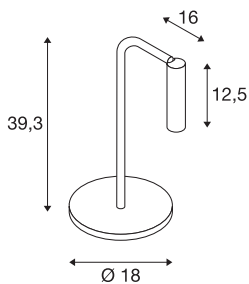

KARPO TL

LED Indoor table lamp, white, 3000K

KARPO series lights are available in white and black. It has a cylindrical spotlight which can be individually directed via a joint. The swivel and tilting range allows you to optimally light up the room. The integrated premium LEDs provide high energy efficiency. The luminaire also has a high colour rendering index of 90. The luminaires can be directly connected to the 230V mains supply.

TECHNICAL DATA

Item no.:	1001460
Lamps included	0
Primary nominal voltage	100-240V ~50/60Hz mA/V
Secondary power / secondary voltage	500 mA/V
Vertical tilting range	90 °
Horizontal rotation range	330 °
Width	18.0 cm
Height	39.3 cm
Depth	16.0 cm
Net weight	1.373 kg
Gross weight	2.353 kg
IP Code	IP 20
Safety class	II
Assembly	Mobile
Dimming technology	Switch Dimmable
Wattage	6.5 W
Lumen	400 lm
Colour temperature	3000 Kelvin
Beam angle	40 °
Color	white
CRI	>90
Binning	3

LXXBXX data	70/50
Service life	30000 h
BIG WHITE Page	82

Notes
