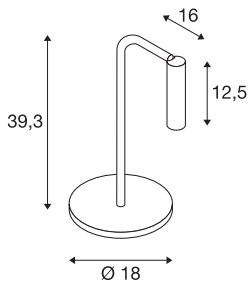

KARPO TL

LED Indoor table lamp, black, 3000K

KARPO series lights are available in white and black. It has a cylindrical spotlight which can be individually directed via a joint. The swivel and tilting range allows you to optimally light up the room. The integrated premium LEDs provide high energy efficiency. The luminaire also has a high colour rendering index of 90. The luminaires can be directly connected to the 230V mains supply.

TECHNICAL DATA

Item no.:	1001461
Lamps included	0
Primary nominal voltage	100-240V ~50/60Hz mA/V
Secondary power / secondary voltage	500 mA/V
Vertical tilting range	90 °
Horizontal rotation range	330 °
Width	18.0 cm
Height	39.3 cm
Depth	16.0 cm
Net weight	1.401 kg
Gross weight	2.345 kg
IP Code	IP 20
Safety class	II
Assembly	Mobile
Dimming technology	Switch Dimmable
Wattage	6.5 W
Lumen	330 lm
Colour temperature	3000 Kelvin
Beam angle	40 °
Color	black
CRI	>90
Binning	3

LXXBXX data	70/50
Service life	30000 h
BIG WHITE Page	82

Notes
