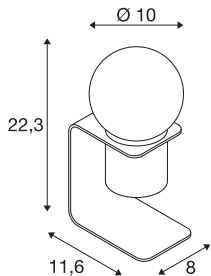

### TECHNICAL DATA

Item no.:	1002582
Primary nominal voltage	5V mA/V
Length	11.6 cm
Width	10.0 cm
Height	22.3 cm
Net weight	0.5 kg
Gross weight	0.535 kg
IP Code	IP 20
Safety class	III
Assembly	Mobile
Dimming technology	Switch Dimmable
Wattage	1.6 W
Lumen	90 lm
Colour temperature	2700 Kelvin
Color	white
CRI	>80
Binning	3
LXXBXX data	70/50
Service life	50000 h
Minimum ambient temperature	0 °C
Maximum ambient temperature	40 °C
BIG WHITE Page	71