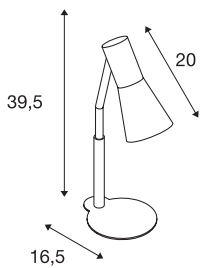

PHELIA

table lamp, QPAR51, black, max. 35W

The PHELIA table lamp comes in several colour variants and impresses with its elegant conical lamp shade and its puristic appearance. The luminaire is made of aluminium and steel and, thanks to the GU10 socket, is suitable for both halogen and LED lamps.

TECHNICAL DATA

Item no.:	146000
Socket	GU10
Lamp	QPAR51
Number of sockets	1
Lamps included	0
Number of different light outlets	1
Primary nominal voltage	230V ~50/60Hz mA/V
Tilt range	90 °
Horizontal rotation range	350 °
Length	24.0 cm
Width	12.0 cm
Height	42.0 cm
Net weight	1.263 kg
Gross weight	1.51 kg
IP Code	IP 20
Safety class	I
Impact resistance class	IK03
Impact resistance	0,3499999999999998 Joule
Assembly	Mobile
Wattage	35 W
Color	black
BIG WHITE Page	84