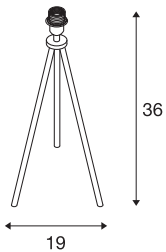

FENDA

table lamp, lamp base, A60, black, without shade, max. 40W, incl. switch in the power cable

The FENDA table lamp base comes in black and is from the FENDA Mix & Match system allowing it to be easily combined with FENDA lamp shades to suit the ambience or with colour accents in the current trendy colours. With its in-built E27 socket, the luminaire is suitable for both LED and energy-saving lamps. The FENDA lamp base is supplied with a lead complete with mains plug and an integrated foot switch. The product is ready to be directly connected to the 230V supply.

TECHNICAL DATA

Item no.:	155540
Socket	E27
Number of sockets	1
Lamps included	0
Primary nominal voltage	220-240V ~50/60Hz mA/V
Width	19.0 cm
Height	36.0 cm
Net weight	0.671 kg
Gross weight	0.854 kg
IP Code	IP 20
Safety class	II
Impact resistance class	IK03
Impact resistance	0,34999999999999998 Joule
Assembly	Mobile
Wattage	40 W
Color	black
Maximum ambient temperature	40 °C
BIG WHITE Page	79