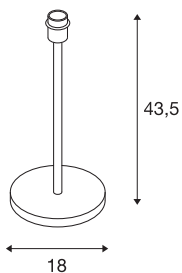

## FENDA

table lamp, lamp base, A60, black, without shade, max. 60W

The FENDA table lamp base comes in black and is from the FENDA Mix & Match system allowing it to be easily combined with FENDA lamp shades to suit the ambience or with colour accents in the current trendy colours. With its in-built E27 socket, the luminaire is suitable for both LED and energy-saving lamps. The FENDA lamp base is delivered with a lead complete with a mains plug and an integrated switch. The product is ready to be directly connected to the 230V supply.

## TECHNICAL DATA

Item no.:	155780
Socket	E27
Number of sockets	1
Primary nominal voltage	220-240V ~50/60Hz mA/V
Height	43.5 cm
Diameter	18.0 cm
Net weight	1.988 kg
Gross weight	2.636 kg
IP Code	IP 20
Safety class	II
Impact resistance class	IK03
Impact resistance	0,3499999999999998 Joule
Assembly	Mobile
Wattage	60 W
Color	black
Maximum ambient temperature	40 °C
BIG WHITE Page	78