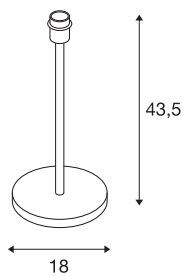

## FENDA

table lamp, lamp base, A60, brushed metal, without shade, max. 60W

We offer a new basic design for living room lights with the FENDA table lamp. The brushed metal lamp base allows it to be combined with various shades from the FENDA series. Prepared to take LED or energy-saving lamps with an E27 socket, the FENDA is ready for direct connection to the 230V mains supply. In addition, a switch is included located in the connection lead.

## TECHNICAL DATA

Item no.:	155785
Socket	E27
Number of sockets	1
Primary nominal voltage	220-240V ~50/60Hz mA/V
Height	43.5 cm
Diameter	18.0 cm
Net weight	2.023 kg
Gross weight	2.627 kg
IP Code	IP 20
Safety class	II
Impact resistance class	IK03
Impact resistance	0,3499999999999998 Joule
Assembly	Mobile
Wattage	60 W
Color	nickel
Maximum ambient temperature	40 °C
BIG WHITE Page	78