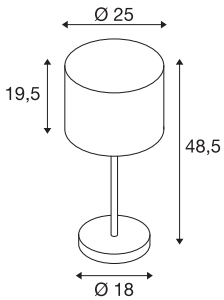

TENORA

table lamp, A60, round, black shade, max. 60W

The shapely TENORA table lamp sets accents when used on its own or when used in combination with TENORA wall and ceiling lights and floor stands. With its built-in E27 socket, the luminaire is suitable for both LED and energy-saving lamps. The TENORA is delivered with a connection lead, mains plug and integrated foot switch. The product is ready to be directly connected to the 230V supply.

TECHNICAL DATA

Item no.:	156040
Socket	E27
Number of sockets	1
Lamps included	0
Primary nominal voltage	230V ~50Hz mA/V
Height	48.5 cm
Diameter	25.0 cm
Net weight	1.492 kg
Gross weight	2.48 kg
IP Code	IP 20
Safety class	I
Impact resistance class	IK03
Impact resistance	0,3499999999999998 Joule
Assembly	Mobile
Wattage	60 W
Color	black