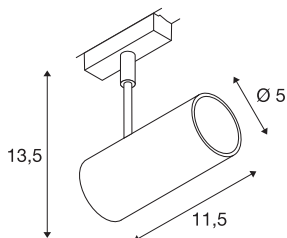

REVILO spotlight for SLV D-TRACK 2-circuit 240V track

LED, 3000K, black, 15°, incl. 2-circuit adapter

The REVILO LED is available in two colour versions and comes with a suitable adapter for the 2-circuit high-voltage track. It is fitted with a 7.25W Premium LED. Thanks to its changeable reflector, the spot can be used for many different possible applications.

TECHNICAL DATA

Item no.:	1001352
Lamps included	0
Number of different light outlets	1
Primary nominal voltage	220-240V ~50/60Hz mA/V
Vertical tilting range	180 °
Horizontal rotation range	350 °
Length	11.5 cm
Height	13.5 cm
Diameter	5.0 cm
Net weight	0.277 kg
Gross weight	0.345 kg
IP Code	IP 20
Safety class	I
Assembly	Surface
Assembly details	Track Ceiling, Track Wall
Wattage	9.5 W
Lumen	670 lm
Colour temperature	3000 Kelvin
Beam angle	15 °
Color	black
CRI	>80
Binning	3