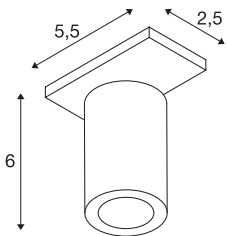

M-TRACK

spot for low-voltage track, LED, black, 7W

M-TRACK spot with suitable adapter for the M-TRACK low-voltage track system. The spot has a powerful 7W LED and is mounted to swivel and tilt. This luminaire contains built-in LED lamps.

TECHNICAL DATA

Item no.:	188530
Lamps included	0
Primary nominal voltage	12V mA/V
Vertical tilting range	90 °
Horizontal rotation range	360 °
Length	5.5 cm
Width	3.0 cm
Height	6.0 cm
Net weight	0.09 kg
Gross weight	0.105 kg
IP Code	IP 20
Safety class	III
Assembly	Surface
Assembly details	Track Ceiling, Track Wall
Wattage	7 W
Lumen	400 lm
Colour temperature	3000 Kelvin
Beam angle	36 °
Color	black
CRI	>80
Binning	6
LXXBXX data	70/50